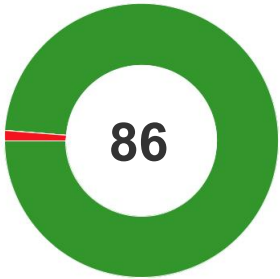

Operating System Support

- Operating system is supported: **85**
- Operating system may be unsupported: **0**
- Operating system is unsupported: **1**

Operating System Support*	Quantity
Operating system is supported	85
Operating system is unsupported unless manufacturer extended support has been arranged	0
Operating system is unsupported	1
Total Devices	86

Windows operating system support only. Non-Windows OS are counted as supported.