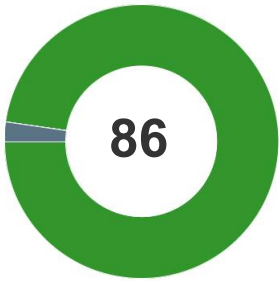

SUMMARY

Hardware Replacement Recommendations

- Suitable for 24 months+: **84**
- Replacement recommended within 12-24 months: **0**
- Replacement recommended within 12 months: **0**
- Unknown: **2**

Period	Age	Quantity
Replacement recommended within 12 months	4 years+	0
Replacement recommended within 12-24 months	3-4 years	0
Suitable for 24 months+	< 3 years	84
Unknown		2
Total Devices		86