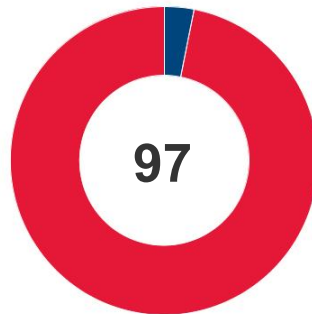

**Devices:** 97

**SUMMARY**

■ Devices with Check Passed: **83**  
■ Devices with Checks Failed: **14**

■ Servers: **3**  
■ Workstations: **94**  
■ Network Devices: **0**  
■ ESXi Hosts: **0**  
■ Printers: **0**  
■ Mobiles: **0**