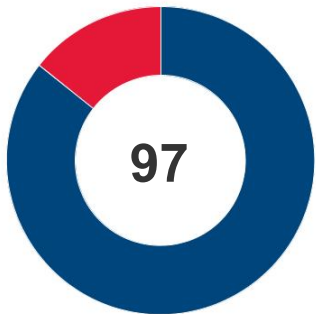

**Devices:** 97

**SUMMARY**

■ Devices with Check Passed: **83**  
■ Devices with Checks Failed: **14**

■ Servers: **3**  
■ Workstations: **94**  
■ Network Devices: **0**  
■ ESXi Hosts: **0**  
■ Printers: **0**  
■ Mobiles: **0**