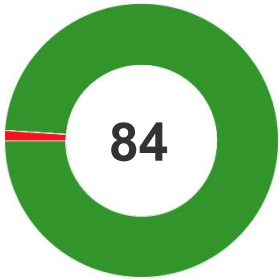

Operating System Support

- Operating system is supported: **83**
- Operating system may be unsupported: **0**
- Operating system is unsupported: **1**

Operating System Support*	Quantity
Operating system is supported	83
Operating system is unsupported unless manufacturer extended support has been arranged	0
Operating system is unsupported	1
Total Devices	84

Windows operating system support only. Non-Windows OS are counted as supported.