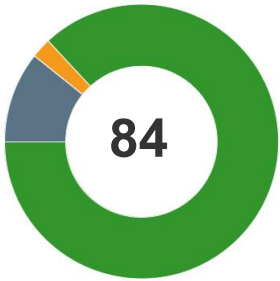

SUMMARY

Hardware Replacement Recommendations

- Suitable for 24 months+: **73**
- Replacement recommended within 12-24 months: **2**
- Replacement recommended within 12 months: **0**
- Unknown: **9**

Period	Age	Quantity
Replacement recommended within 12 months	4 years+	0
Replacement recommended within 12-24 months	3-4 years	2
Suitable for 24 months+	< 3 years	73
Unknown		9
Total Devices		84