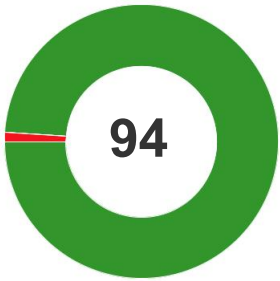

SUMMARY

Hardware Replacement Recommendations

- Suitable for 24 months+: **93**
- Replacement recommended within 12-24 months: **0**
- Replacement recommended within 12 months: **1**
- Unknown: **0**

Period	Age	Quantity
Replacement recommended within 12 months	4 years+	1
Replacement recommended within 12-24 months	3-4 years	0
Suitable for 24 months+	< 3 years	93
Unknown		0
Total Devices		94