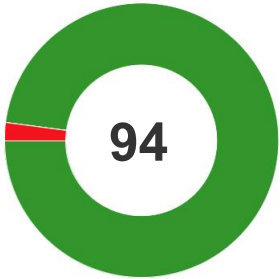

Operating System Support

- Operating system is supported: **92**
- Operating system may be unsupported: **0**
- Operating system is unsupported: **2**

Operating System Support*	Quantity
Operating system is supported	92
Operating system is unsupported unless manufacturer extended support has been arranged	0
Operating system is unsupported	2
Total Devices	94

Windows operating system support only. Non-Windows OS are counted as supported.