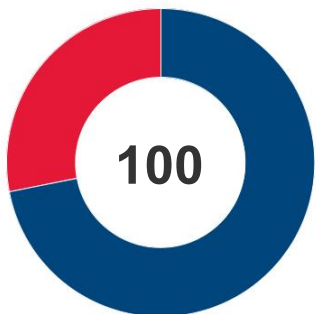

**Devices:** 100

**SUMMARY**

■ Devices with Check Passed: **72**  
■ Devices with Checks Failed: **28**

■ Servers: **3**  
■ Workstations: **97**  
■ Network Devices: **0**  
■ ESXi Hosts: **0**  
■ Printers: **0**  
■ Mobiles: **0**